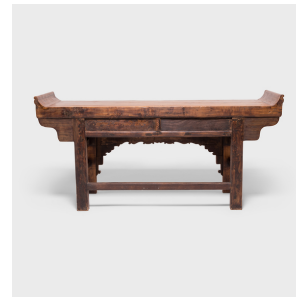

## TRAILING CLOUDS ALTAR COFFIN

**\$7,280**

c. 1850 • Shanxi, China • Materials, Northern Elmwood • Collection #W034

W: 90.0" D: 30.5" H: 43.5"

Topped with offerings of food, burning incense, and painted images of the deceased, this enchanting coffin played a central role in Chinese ancestor worship. Handcrafted of northern elmwood in China's Shanxi province, this 19th-century coffin was masterfully constructed with traditional mortise and tenon joinery and ornamented with detailed carvings. Flowing gracefully along the coffin's straight legs, the intricately carved apron and spandrels swirl with lattice-like patterns of trailing clouds. Continued...