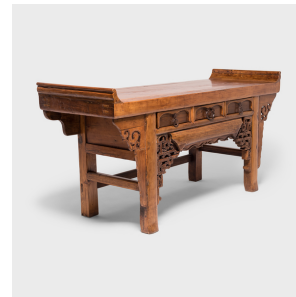

## TRAILING CLOUDS ALTAR COFFIN

**\$7,280**

c. 1850 • Shanxi, China • Materials, Northern Elmwood • Collection #W034

W: 90.0" D: 30.5" H: 43.5"

Topped with offerings of food, burning incense, and painted images of the deceased, this enchanting coffin played a central role in Chinese ancestor worship. Handcrafted of northern elmwood in China's Shanxi province, this 19th-century coffin was masterfully constructed with traditional mortise and tenon joinery and ornamented with detailed carvings. Flowing gracefully along the coffin's straight legs, the intricately carved apron and spandrels swirl with lattice-like patterns of trailing clouds. Continued...