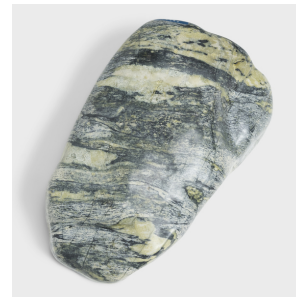

# PAGODA RED

---

## SHEWEN MEDITATION STONE

**\$880**

Liaoning, China • Materials, Stone • Collection #PS5003

W: 17.0" D: 10.75" H: 6.75"

Following the sculpted form, marbled coloring, and natural veining of this one-of-a-kind stone can be deeply meditative. Viewed as a source of beauty and creativity, Chinese scholar-artists would decorate their studios and gardens with similar stones and plumb their mesmerizing forms for inspiration. Sourced from China's Liaoning province, this meditation stone has a magnetic pattern of green-and-black strata. Named for the serpentine deposits that give the stone its vibrant green coloring, shewen stones are a beautiful way to add everlasting color to a garden or interior.