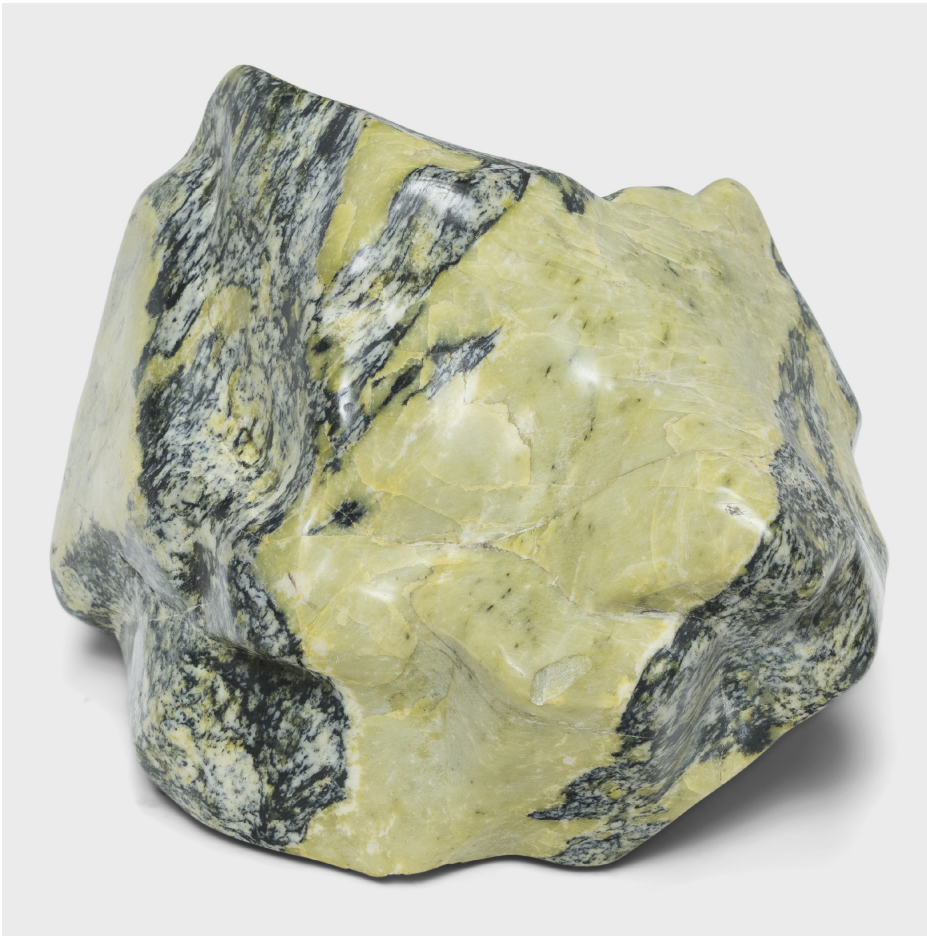

PAGODA RED

SHEWEN MEDITATION STONE

\$680

China • Materials, Stone • Collection #SW5016

W: 14.0" D: 12.75" H: 10.25"

Following the sculpted form, marbled coloring, and natural veining of this one-of-a-kind stone can be deeply meditative. Viewed as a source of beauty and creativity, Chinese scholar-artists would decorate their studios and gardens with similar stones and plumb their mesmerizing forms for inspiration. This meditation stone has a magnetic pattern of green-and-black strata. Named for the serpentine deposits that give the stone its vibrant green coloring, shewen stones are a beautiful way to add everlasting color to a garden or interior.