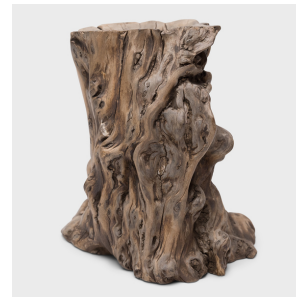

PAGODA RED

TWISTED ROOT BRUSH POT

\$1,880

c. 1900 • Shanxi, China • Root • Collection #ZHA062

W: 6.5" D: 5.5" H: 6.5"

Set alongside the four treasures of the study - the calligraphy brush, ink, paper, and inkstone - a brush pot was a fixture of every traditional scholars' desk. This small wooden brush pot from the late 19th century was sculpted from the hollows of a gnarled tree root, carefully worked to preserve every knot, twist and burl in the wood. Popular during the Qing dynasty (1644–1911), brush pots such as this were revered for their organic, wild appearance, bringing to mind the romantic notion of an artist-scholar living amidst nature.

1740 W. Webster Ave., Chicago, IL 60614 • 773-235-1188 • info@pagodared.com

PAGODARED.COM

PAGODA RED

TWISTED ROOT BRUSH POT

Additional Dimensions:

Interior: 2.25"W x 1.75"D x 2.75"H

1740 W. Webster Ave., Chicago, IL 60614 • 773-235-1188 • info@pagodared.com