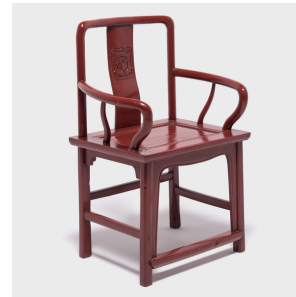

PAGODA RED

RED LACQUER OFFICIAL'S CHAIR

\$980

c. 1900 • Shanxi, China • Materials, Northern Elmwood • Collection #PPP062

W: 23.5" D: 18.25" H: 39.5"

The defining characteristic of a Chinese Officials Chair is the way that the back crest rail turns continuously into the back posts. Our artisans lacquered this bold 19th century example from Northern China a big red, the color believed to bestow a home with blessings of prosperity and wealth.

1740 W. Webster Ave., Chicago, IL 60614 • 773-235-1188 • info@pagodared.com

PAGODARED.COM

PAGODA RED

RED LACQUER OFFICIAL'S CHAIR

Additional Dimensions

Seat height: 20.5"

1740 W. Webster Ave., Chicago, IL 60614 • 773-235-1188 • info@pagodared.com