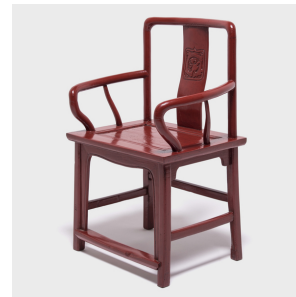

PAGODA RED

RED LACQUER OFFICIAL'S CHAIR

\$980

c. 1900 • Shanxi, China • Materials, Northern Elmwood • Collection #PPP062

W: 23.5" D: 18.25" H: 39.5"

The defining characteristic of a Chinese Officials Chair is the way that the back crest rail turns continuously into the back posts. Our artisans lacquered this bold 19th century example from Northern China a big red, the color believed to bestow a home with blessings of prosperity and wealth.

1740 W. Webster Ave., Chicago, IL 60614 • 773-235-1188 • info@pagodared.com

PAGODARED.COM

PAGODA RED

RED LACQUER OFFICIAL'S CHAIR

Additional Dimensions

Seat height: 20.5"

1740 W. Webster Ave., Chicago, IL 60614 • 773-235-1188 • info@pagodared.com