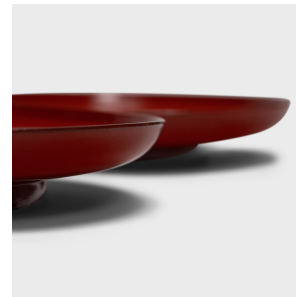

PAGODA RED

PAIR OF PETITE RED LACQUER DISHES

\$48

20th Century • Japan • Wood, Lacquer • Collection #CMRC068

H: 1.0" Dia: 4.25"

Lightweight and compact, this pair of small footed dishes or bowl lids exemplify the classic Japanese lacquer dishware used daily for food and drink. Each dish is simply shaped with a flat surface, low, raised sides, and a short footed base. Ideal today as a shallow dish or plate, each is coated in a layer of glossy, cinnabar-red lacquer.