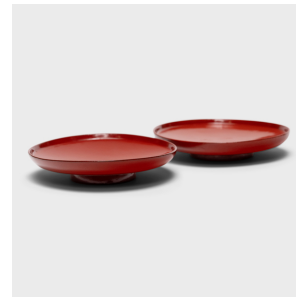

PAGODA RED

PAIR OF PETITE RED LACQUER DISHES

\$48

20th Century • Japan • Wood, Lacquer • Collection #CMRC068

H: 1.0" Dia: 4.25"

Lightweight and compact, this pair of small footed dishes or bowl lids exemplify the classic Japanese lacquer dishware used daily for food and drink. Each dish is simply shaped with a flat surface, low, raised sides, and a short footed base. Ideal today as a shallow dish or plate, each is coated in a layer of glossy, cinnabar-red lacquer.