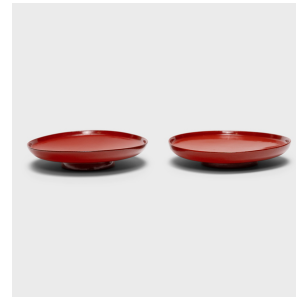

PAGODA RED

PAIR OF PETITE RED LACQUER DISHES

\$48

20th Century • Japan • Wood, Lacquer • Collection #CMRC068

H: 1.0" Dia: 4.25"

Lightweight and compact, this pair of small footed dishes or bowl lids exemplify the classic Japanese lacquer dishware used daily for food and drink. Each dish is simply shaped with a flat surface, low, raised sides, and a short footed base. Ideal today as a shallow dish or plate, each is coated in a layer of glossy, cinnabar-red lacquer.