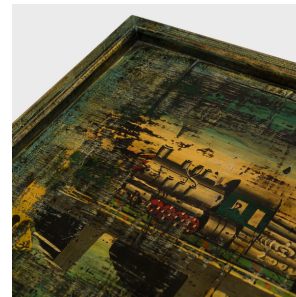

## PAINTED RAILWAY TRAY

**\$228**

Mid-20th Century • Shanxi, China • Pine, Lacquer • Collection #TLD045I

W: 22.0" D: 17.0" H: 2.0"

This lacquered serving tray is crafted with a hand-painted panel salvaged from a vintage Chinese cabinet. Selected for its charming folk art decoration, the found panel is painted with a steam locomotive passing over a river in a scenic mountain landscape. Simple raised sides transform the rectangular panel into a large tray and a loosely-brushed layer of blue-green lacquer adds the finishing touch. A lovely way to bring the past into the present, the tray is ideal as a serving platter, catch-all dish or even as a wall-mounted painting.