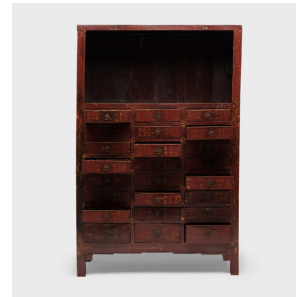

PAGODA RED

RED LACQUER MEDICINE CABINET

\$6,880

c. 1850 • China • Northern Elmwood, Lacquer • Collection #CHHG001

W: 42.0" D: 21.75" H: 64.0"

This gorgeous lacquered cabinet is a 19th-century Chinese apothecary chest, originally used in a pharmacy to organize and store traditional herbal medicines. A statement piece brilliantly constructed with mortise and tenon joinery, it has twenty-four shallow drawers, each fitted with multiple interior compartments. Each drawer is patterned with traces of hand-painted characters and fitted with a round brass pull with a backplate modeled after Chinese coins (qián). A large upper compartment provides additional storage, ideal today as a shelf for books, pottery or sculptures. The apothecary cabinet is cloaked in a richly aged red lacquer finish, textured with subtle crazing and stabilized with a recent clear coat. Continued...

1740 W. Webster Ave., Chicago, IL 60614 • 773-235-1188 • info@pagodared.com

PAGODARED.COM

PAGODA RED

RED LACQUER MEDICINE CABINET

Additional Dimensions:

Drawers: 10.5"W x 18"D x 2.25"H

Shelf: 37.

1740 W. Webster Ave., Chicago, IL 60614 • 773-235-1188 • info@pagodared.com