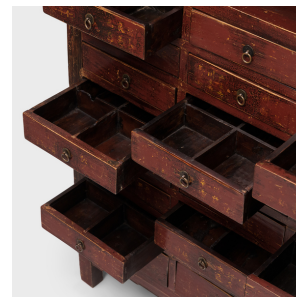

PAGODA RED

RED LACQUER MEDICINE CABINET

\$6,880

c. 1850 • China • Northern Elmwood, Lacquer • Collection #CHHG001

W: 42.0" D: 21.75" H: 64.0"

This gorgeous lacquered cabinet is a 19th-century Chinese apothecary chest, originally used in a pharmacy to organize and store traditional herbal medicines. A statement piece brilliantly constructed with mortise and tenon joinery, it has twenty-four shallow drawers, each fitted with multiple interior compartments. Each drawer is patterned with traces of hand-painted characters and fitted with a round brass pull with a backplate modeled after Chinese coins (qián). A large upper compartment provides additional storage, ideal today as a shelf for books, pottery or sculptures. The apothecary cabinet is cloaked in a richly aged red lacquer finish, textured with subtle crazing and stabilized with a recent clear coat. Continued...

1740 W. Webster Ave., Chicago, IL 60614 • 773-235-1188 • info@pagodared.com

PAGODARED.COM

PAGODA RED

RED LACQUER MEDICINE CABINET

Additional Dimensions:

Drawers: 10.5"W x 18"D x 2.25"H

Shelf: 37.

1740 W. Webster Ave., Chicago, IL 60614 • 773-235-1188 • info@pagodared.com