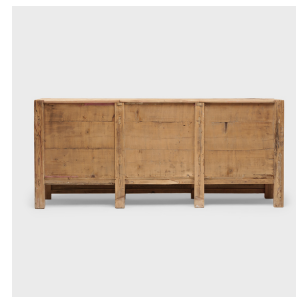

PAGODA RED

SPECKLED PINE GOBI SIDEBOARD

\$6,280

c. 1900 • Northern China, China • Materials, Pine • Collection #TLC049

W: 81.0" D: 17.75" H: 35.5"

Created in the style of Mongolian storage coffers, this early 20th-century herdsman's chest has a modern design of simple lines and rustic texture. Originally configured to open from the top, the chest was modified with front-facing doors by our carpenters skilled in traditional joinery. The interior has been updated with a single shelf for additional storage and is ideal today as a sideboard or credenza. Once painted with bright colors, the cabinet has been stripped to reveal the raw beauty of its pinewood construction, marked by traces of the original painted finish and speckled with knots and burls throughout the grain. Continued...

1740 W. Webster Ave., Chicago, IL 60614 • 773-235-1188 • info@pagodared.com

PAGODARED.COM

PAGODA RED

SPECKLED PINE GOBI SIDEBOARD

Additional Dimensions:

Top Shelf: 19"W x 13.5"D x 8"H

Lower Shelf: 19"W x 13."