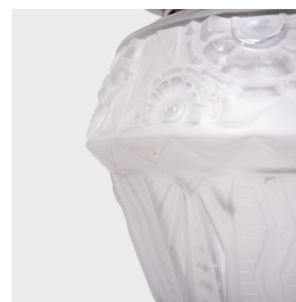

## FRENCH DECO FLUSH MOUNT LIGHT

**\$2,480**

c. 1930 • France • Materials, Metal, Frosted Glass • Collection #CFC569

H: 11.0" Dia: 9.5"

This early 20th century flush mount light fixture exemplifies French Art Deco lighting with its sculptural form and soft, delicate appearance. The ceiling light features a simple round flush mount and a frosted molded-glass shade shaped with stylized florals and imaginative geometric patterns.