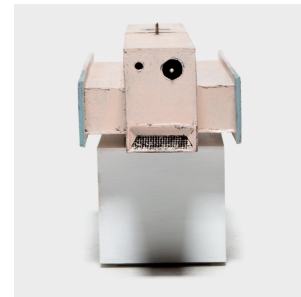

## "DYNAMIC CAR" BY PATRICK FITZGERALD

**\$580**

2019 • United States • Materials, Paper, Paint, Wood • Collection #CPF019

W: 13.75" D: 4.5" H: 6.75"

To Chicago-based artist Patrick Fitzgerald, his sculptures are a means of traveling through time. Working from found materials, Fitzgerald constructs miniature soap box cars and the branded attire of their imagined drivers. Futuristic forms imbued with history, each sculpture is an exercise in imagining the future through the lens of the past – or vice versa.

Born from a fascination with the soap box derby cars of his youth, Fitzgerald builds each car with found materials collected over the years, layered with personal memories and keepsakes from the past. The most minute of details is always intentional – from the weathered finishes to the fictitious industrial sponsors to the miniaturized furnishings of the cramped interiors. Continued...