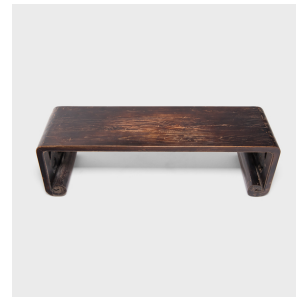

PAGODA RED

RUYI RIBBON TABLE

\$3,280

c. 1900 • Shanxi, China • Northern Elmwood, Lacquer • Collection #TLA032

W: 65.0" D: 19.0" H: 19.25"

With no stretchers or spandrels, this low table flows like a ribbon, rounding the bend to form waterfall legs that end in scrolled feet. On each of its bench-style legs, an auspicious carved ruyi promises good fortune. Dated to the late 19th century, this table would have been used as a surface for viewing painted scrolls or as a musician's stand on which to play the qin, a traditional Chinese string instrument. Perfect as a coffee table or a wide bench, we love this table for its bold contours, minimalist form, and graphic use of negative space.

1740 W Webster Ave, Chicago, IL 60614 • 773.235.1188 • info@pagodared.com

PAGODARED.COM

PAGODA RED

RUYI RIBBON TABLE

Additional Dimensions:

Table Apron to Floor: 17"

1740 W Webster Ave, Chicago, IL 60614 • 773.235.1188 • info@pagodared.com