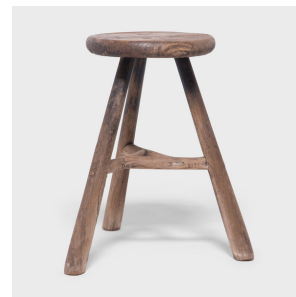

PAGODA RED

PROVINCIAL PORCH STOOL

\$780

c. 1900 • Shandong, China • Materials, Northern Elmwood • Collection #TLA051B

W: 19.0" D: 19.0" H: 21.0"

Deceptively simple, this rustic stool from the early 20th century shows off the ingenious joinery methods traditionally used by Chinese carpenters. The stool's three splayed legs are supported by stretcher bars that interlock at the center to form a triangle. Not only does this provide stability, it adds a sense of balance and design intrigue to the otherwise simple form. The stool has gained a beautifully textured finish from over a century of use. A painted character on the underside of the seat identifies its previous owner, who likely used the stool daily as a form of casual seating.

1740 W. Webster Ave., Chicago, IL 60614 • 773-235-1188 • info@pagodared.com

PAGODARED.COM

PAGODA RED

PROVINCIAL PORCH STOOL

Additional Dimensions:

Seat Diameter: 12.25"

1740 W. Webster Ave., Chicago, IL 60614 • 773-235-1188 • info@pagodared.com