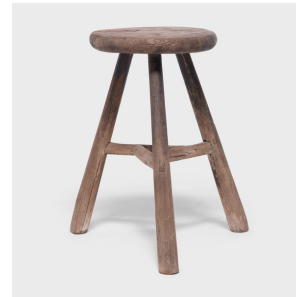

PAGODA RED

PROVINCIAL PORCH STOOL

\$780

c. 1900 • Shandong, China • Materials, Northern Elmwood • Collection #TLA051B

W: 19.0" D: 19.0" H: 21.0"

Deceptively simple, this rustic stool from the early 20th century shows off the ingenious joinery methods traditionally used by Chinese carpenters. The stool's three splayed legs are supported by stretcher bars that interlock at the center to form a triangle. Not only does this provide stability, it adds a sense of balance and design intrigue to the otherwise simple form. The stool has gained a beautifully textured finish from over a century of use. A painted character on the underside of the seat identifies its previous owner, who likely used the stool daily as a form of casual seating.

1740 W. Webster Ave., Chicago, IL 60614 • 773-235-1188 • info@pagodared.com

PAGODARED.COM

PAGODA RED

PROVINCIAL PORCH STOOL

Additional Dimensions:

Seat Diameter: 12.25"

1740 W. Webster Ave., Chicago, IL 60614 • 773-235-1188 • info@pagodared.com