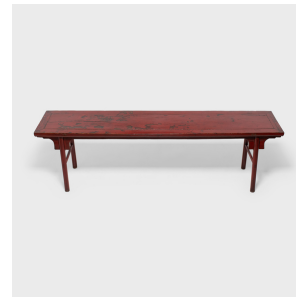

## RED LACQUER OFFERING TABLE

**\$5,800**

c. 1850 • Shanxi, China • Northern Elmwood, Lacquer • Collection #TLA074

W: 109.0" D: 22.5" H: 33.0"

Dated to the mid-19th century, this long offering table has all the classic features of a traditional recessed-leg painting table. The table has a broad floating-panel top and straight, round legs linked with double stretchers and topped by simple spandrels. A thick layer of cinnabar-red lacquer coats the exterior, now beautifully worn to reveal the northern elm (yumu) underneath. Large tables such as this were multipurpose, used as domestic altars, work tables, or scholars' desks for painting and writing. Minimally decorated, this long table anchors a space with grand proportions and bright color. Continued...