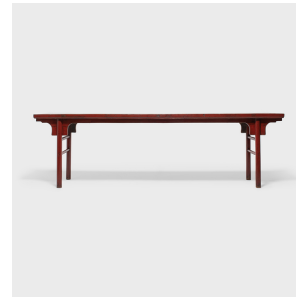

## RED LACQUER OFFERING TABLE

**\$5,800**

c. 1850 • Shanxi, China • Northern Elmwood, Lacquer • Collection #TLA074

W: 109.0" D: 22.5" H: 33.0"

Dated to the mid-19th century, this long offering table has all the classic features of a traditional recessed-leg painting table. The table has a broad floating-panel top and straight, round legs linked with double stretchers and topped by simple spandrels. A thick layer of cinnabar-red lacquer coats the exterior, now beautifully worn to reveal the northern elm (yumu) underneath. Large tables such as this were multipurpose, used as domestic altars, work tables, or scholars' desks for painting and writing. Minimally decorated, this long table anchors a space with grand proportions and bright color. Continued...