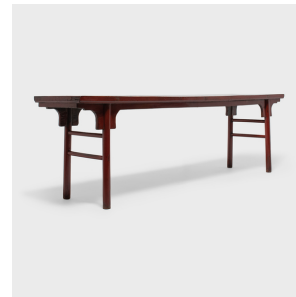

## RED LACQUER OFFERING TABLE

**\$5,800**

c. 1850 • Shanxi, China • Northern Elmwood, Lacquer • Collection #TLA074

W: 109.0" D: 22.5" H: 33.0"

Dated to the mid-19th century, this long offering table has all the classic features of a traditional recessed-leg painting table. The table has a broad floating-panel top and straight, round legs linked with double stretchers and topped by simple spandrels. A thick layer of cinnabar-red lacquer coats the exterior, now beautifully worn to reveal the northern elm (yumu) underneath. Large tables such as this were multipurpose, used as domestic altars, work tables, or scholars' desks for painting and writing. Minimally decorated, this long table anchors a space with grand proportions and bright color. Continued...