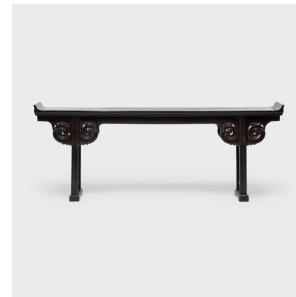

PAGODA RED

HARDWOOD ALTAR TABLE WITH CLOUDS AND DRAGONS

\$7,800

c. 1900 • China • Materials, Lacquer, Hardwood • Collection #PRA010

W: 93.0" D: 13.5" H: 36.0"

This elegant console table was expertly crafted over 150 years ago and likely served as a family's home altar where they paid their respects to revered ancestors. The top is comprised of a solid plank of hardwood decorated with a finely beaded trim and everted flanges at either end. The table stands on straight recessed legs inset with fretwork panels and topped with large spiral-form spandrels resembling billowing clouds. The side panels are carved with a whimsical design of a mythical dragon amid swirling clouds, a classic motif of power and good fortune. Continued...

1740 W. Webster Ave., Chicago, IL 60614 • 773-235-1188 • info@pagodared.com

PAGODARED.COM

PAGODA RED

HARDWOOD ALTAR TABLE WITH CLOUDS AND DRAGONS

The fine altar table has its original coat of glossy dark brown lacquer, now lustrously-aged with subtle crazing and fantastic character.