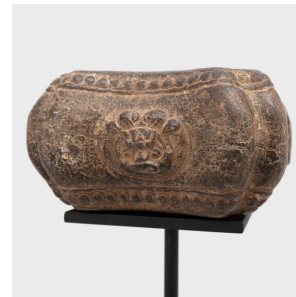

## MINIATURE STONE DRUM TABLE

**\$1,380**

c. 1900 • Shanxi, China • Limestone, Steel • Collection #BJH011

W: 6.25" D: 6.25" H: 20.25"

The stone top of this petite side table dates to the early 20th century and is carved of solid limestone into the form of a small hand-held drum. Bands of circles along the top and bottom imitate the bosshead nails used to stretch hide on an actual drum and faux-handles and fu dog faces decorate the sides. Placed atop a matte steel pedestal base, this storied limestone drum lives on as a modern side table, the perfect place for a wine glass or cup of coffee.