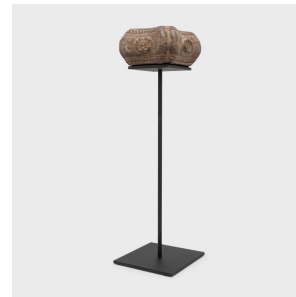

# PAGODA RED

---

## MINIATURE STONE DRUM TABLE

**\$1,380**

c. 1900 • Shanxi, China • Limestone, Steel • Collection #BJH011

W: 6.25" D: 6.25" H: 20.25"

The stone top of this petite side table dates to the early 20th century and is carved of solid limestone into the form of a small hand-held drum. Bands of circles along the top and bottom imitate the bosshead nails used to stretch hide on an actual drum and faux-handles and fu dog faces decorate the sides. Placed atop a matte steel pedestal base, this storied limestone drum lives on as a modern side table, the perfect place for a wine glass or cup of coffee.