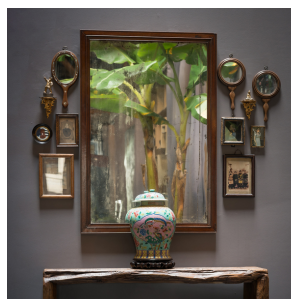

## QING DYNASTY MIRROR

**\$4,680**

c. 1900 • Northern China, China • Materials, Rosewood • Collection #S103

W: 31.0" D: 1.0" H: 45.0"

Rosewood Frame with original reflective glass, spoiled over time.

1740 W. Webster Ave., Chicago, IL 60614 • 773-235-1188 • [info@pagodared.com](mailto:info@pagodared.com)