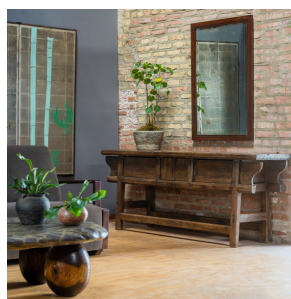

## QING DYNASTY MIRROR

**\$4,680**

c. 1900 • Northern China, China • Materials, Rosewood • Collection #S103

W: 31.0" D: 1.0" H: 45.0"

Rosewood Frame with original reflective glass, spoiled over time.

1740 W. Webster Ave., Chicago, IL 60614 • 773-235-1188 • [info@pagodared.com](mailto:info@pagodared.com)