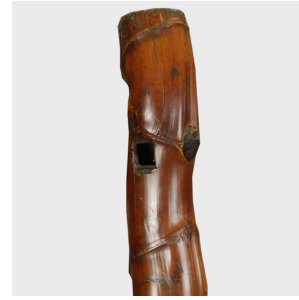

## BUDDHA BELLY BAMBOO PIPE

**\$880**

c. 1850 • China • Bamboo • Collection #PPP001C

W: 3.5" D: 3.25" H: 49.5"

This unique sculptural bamboo pipe was made in 19th century China, roughly three hundred years after European sailors introduced tobacco to China. The shaft looks too long to hold comfortably, but the length helps filter the smoke. It is handcrafted from a special type of bamboo (*Bambusa ventricosa*), commonly called "Buddha belly bamboo". The unusual form is created by artisans who regulate the water and root space to train the bamboo to grow with the characteristic bulges that have inspired its colorful name.