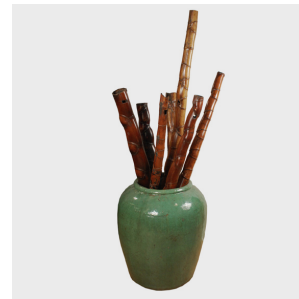

## BUDDHA BELLY BAMBOO PIPE

**\$880**

c. 1850 • China • Bamboo • Collection #PPP001C

W: 3.5" D: 3.25" H: 49.5"

This unique sculptural bamboo pipe was made in 19th century China, roughly three hundred years after European sailors introduced tobacco to China. The shaft looks too long to hold comfortably, but the length helps filter the smoke. It is handcrafted from a special type of bamboo (*Bambusa ventricosa*), commonly called "Buddha belly bamboo". The unusual form is created by artisans who regulate the water and root space to train the bamboo to grow with the characteristic bulges that have inspired its colorful name.