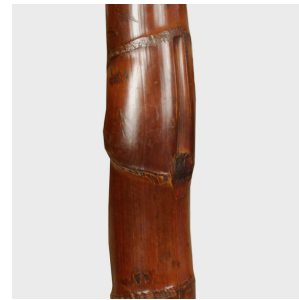

# PAGODA RED

---

## BUDDHA BELLY BAMBOO PIPE

**\$880**

c. 1850 • China • Bamboo • Collection #PPP001C

W: 3.5" D: 3.25" H: 49.5"

This unique sculptural bamboo pipe was made in 19th century China, roughly three hundred years after European sailors introduced tobacco to China. The shaft looks too long to hold comfortably, but the length helps filter the smoke. It is handcrafted from a special type of bamboo (*Bambusa ventricosa*), commonly called "Buddha belly bamboo". The unusual form is created by artisans who regulate the water and root space to train the bamboo to grow with the characteristic bulges that have inspired its colorful name.