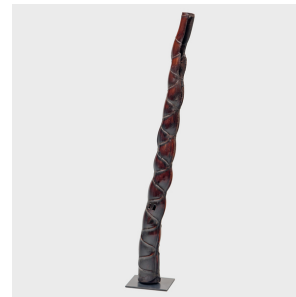

PAGODA RED

BUDDHA BELLY BAMBOO PIPE

\$1,480

c. 1900 • Southern China, China • Bamboo • Collection #P028B

W: 8.0" D: 8.0" H: 51.25"

This unusually sinuous length of bamboo is known as "Buddha belly bamboo," named for each segment's resemblance to the ample gut of the Chinese monk Budai, often referred to as the "Laughing Buddha." Cultivated in southern China, Buddha belly bamboo is often formed into elongated pipes used for smoking tobacco or opium. The undulating form of this 19th-century bamboo specimen is made especially striking when held upright by a custom steel stand.