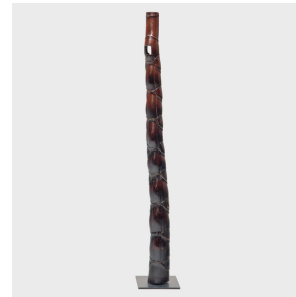

PAGODA RED

BUDDHA BELLY BAMBOO PIPE

\$1,480

c. 1900 • Southern China, China • Bamboo • Collection #P028B

W: 8.0" D: 8.0" H: 51.25"

This unusually sinuous length of bamboo is known as "Buddha belly bamboo," named for each segment's resemblance to the ample gut of the Chinese monk Budai, often referred to as the "Laughing Buddha." Cultivated in southern China, Buddha belly bamboo is often formed into elongated pipes used for smoking tobacco or opium. The undulating form of this 19th-century bamboo specimen is made especially striking when held upright by a custom steel stand.