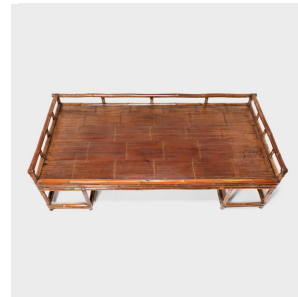

PAGODA RED

BENT BAMBOO DAYBED

\$5,280

c. 1850 • Southern China, China • Materials, Bamboo • Collection #U140

W: 89.0" D: 45.0" H: 25.5"

Made of bent bamboo, this southern Chinese day bed was likely the most popular piece of furniture in house. Lightweight and portable, the platform bed traveled from room to room and was even brought outdoors during the region's sultry summers. Low to the ground, the bed was easy to clamber upon for sleeping, reading, or playing music. Using bamboo's reticulated stems to best advantage, stout pieces form bed's legs and low side rails, while narrower lengths were fastened together to form the apron and leg supports. An inset of crushed bamboo provides a sturdy platform. Continued...

1740 W. Webster Ave., Chicago, IL 60614 • 773-235-1188 • info@pagodared.com

PAGODARED.COM

PAGODA RED

BENT BAMBOO DAYBED

A delight in a sun room, this day bed invites indulgent lounging.

1740 W. Webster Ave., Chicago, IL 60614 • 773-235-1188 • info@pagodared.com